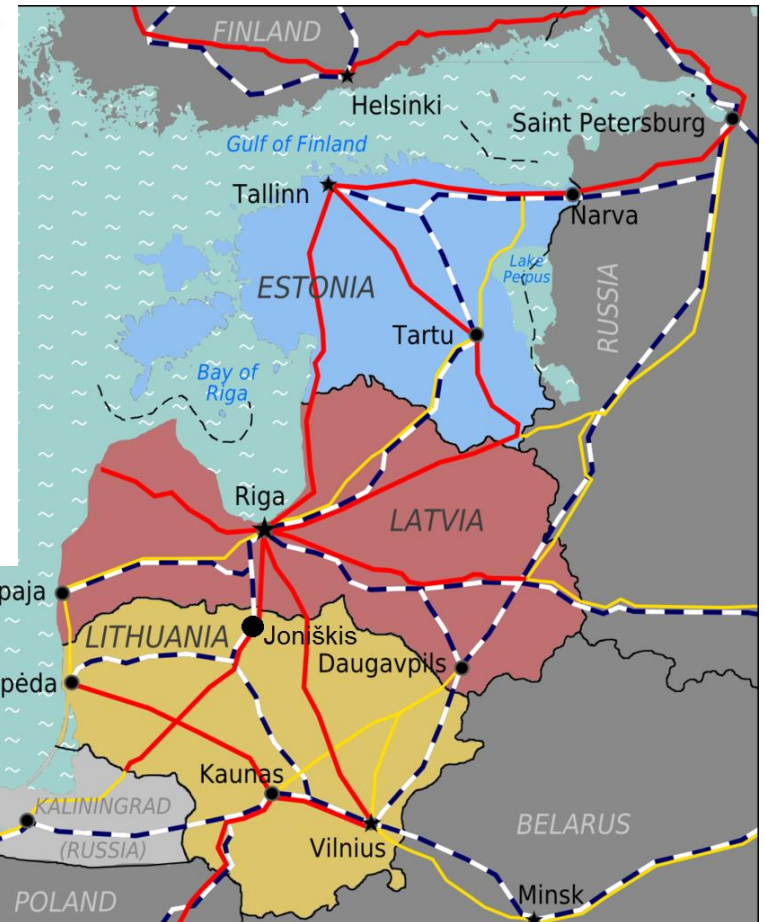

Transport infrastructure

JONISKIS
DISTRICT
MUNICIPALITY

Distances to the nearest ports:

- 93 km to Riga Air / Sea Port
- 181 km to Kaunas Airport
- 190 km to Palanga Airport
- 200 km to Klaipėda Seaport
- 235 km to Vilnius Airport
- 400 km to Tallinn Seaport

Railway

JONISKIS
DISTRICT
MUNICIPALITY

Business environment

JONISKIS
DISTRICT
MUNICIPALITY

- 463 operating businesses
- Main areas:
 - Meat products
 - Dairy products
 - Bread products
 - Wood products
 - Forage products
 - Furniture
- Average monthly wage in 2018 - 731.6 EUR;
- The unemployment rate – 11,2 %.

ŽŪB „Delikatesas“

JONISKIS
DISTRICT
MUNICIPALITY

- One of the oldest meat processing companies in Northern Lithuania, working for over 80 years;
- 230 employees;
- Export to:
 - United Kingdom
 - Ireland
 - Germany
 - Poland
 - Latvia
 - Lithuania