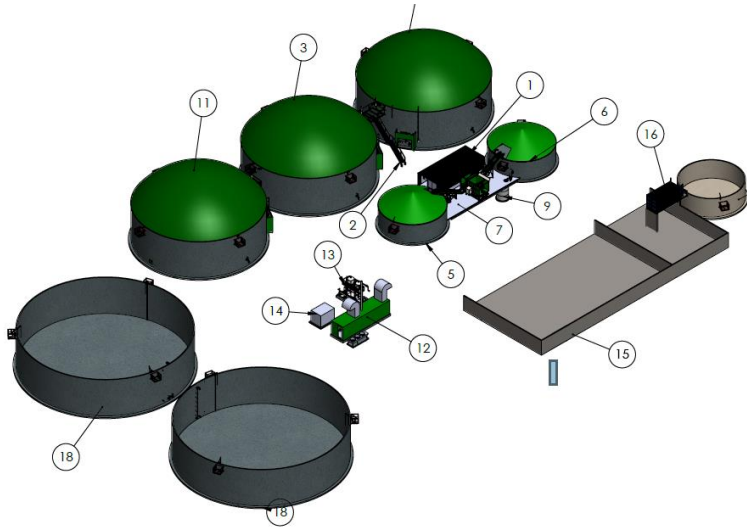

UAB „Biometana“

JONISKIS
DISTRICT
MUNICIPALITY

- Cogeneration power plant that uses biogas;
- Biogas will be attained by processing slurry and other biodegradable raw materials.
- 2 million 650 thousand EUR investment;
- Planned opening in March, 2020.