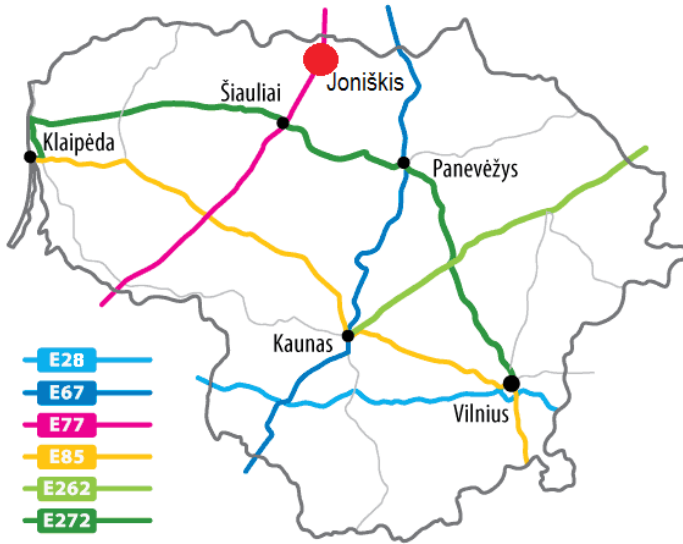

Joniškis District Municipality

Business Environment

District characteristics

JONISKIS
DISTRICT
MUNICIPALITY

- Centre – Joniškis
- Area – 1151 km²
- Inhabitans – 21 115
- Borders with:
 - Pakruojis district
 - Šiauliai district
 - Akmenė district
 - Duobele district (LV)
 - Jelgava district (LV)
 - Bauska district (LV)

Transport infrastructure

JONISKIS
DISTRICT
MUNICIPALITY

Distances to the nearest ports:

- 93 km to Riga Air / Sea Port
- 181 km to Kaunas Airport
- 190 km to Palanga Airport
- 200 km to Klaipėda Seaport
- 235 km to Vilnius Airport
- 400 km to Tallinn Seaport

ŽŪB „Delikatesas“

JONISKIS
DISTRICT
MUNICIPALITY

- One of the oldest meat processing companies in Northern Lithuania, working for over 80 years;
- 230 employees;
- Export to:
 - United Kingdom
 - Ireland
 - Germany
 - Poland
 - Latvia
 - Lithuania

JONISKIS
DISTRICT
MUNICIPALITY

Commercial areas in Joniskis town

Conclusion

JONISKIS
DISTRICT
MUNICIPALITY

- ✓ One of the most fertile lands in Lithuania;
- ✓ Convenient geographical location and well-developed communication infrastructure;
- ✓ Local people are hardworking, enterprising and open for innovations;
- ✓ Successful businesses - potential valuable partners in joint projects;
- ✓ Strategic thinking of Joniškis District Municipality and favourable policy to promote business establishment and development;
- ✓ Various support funds for business.