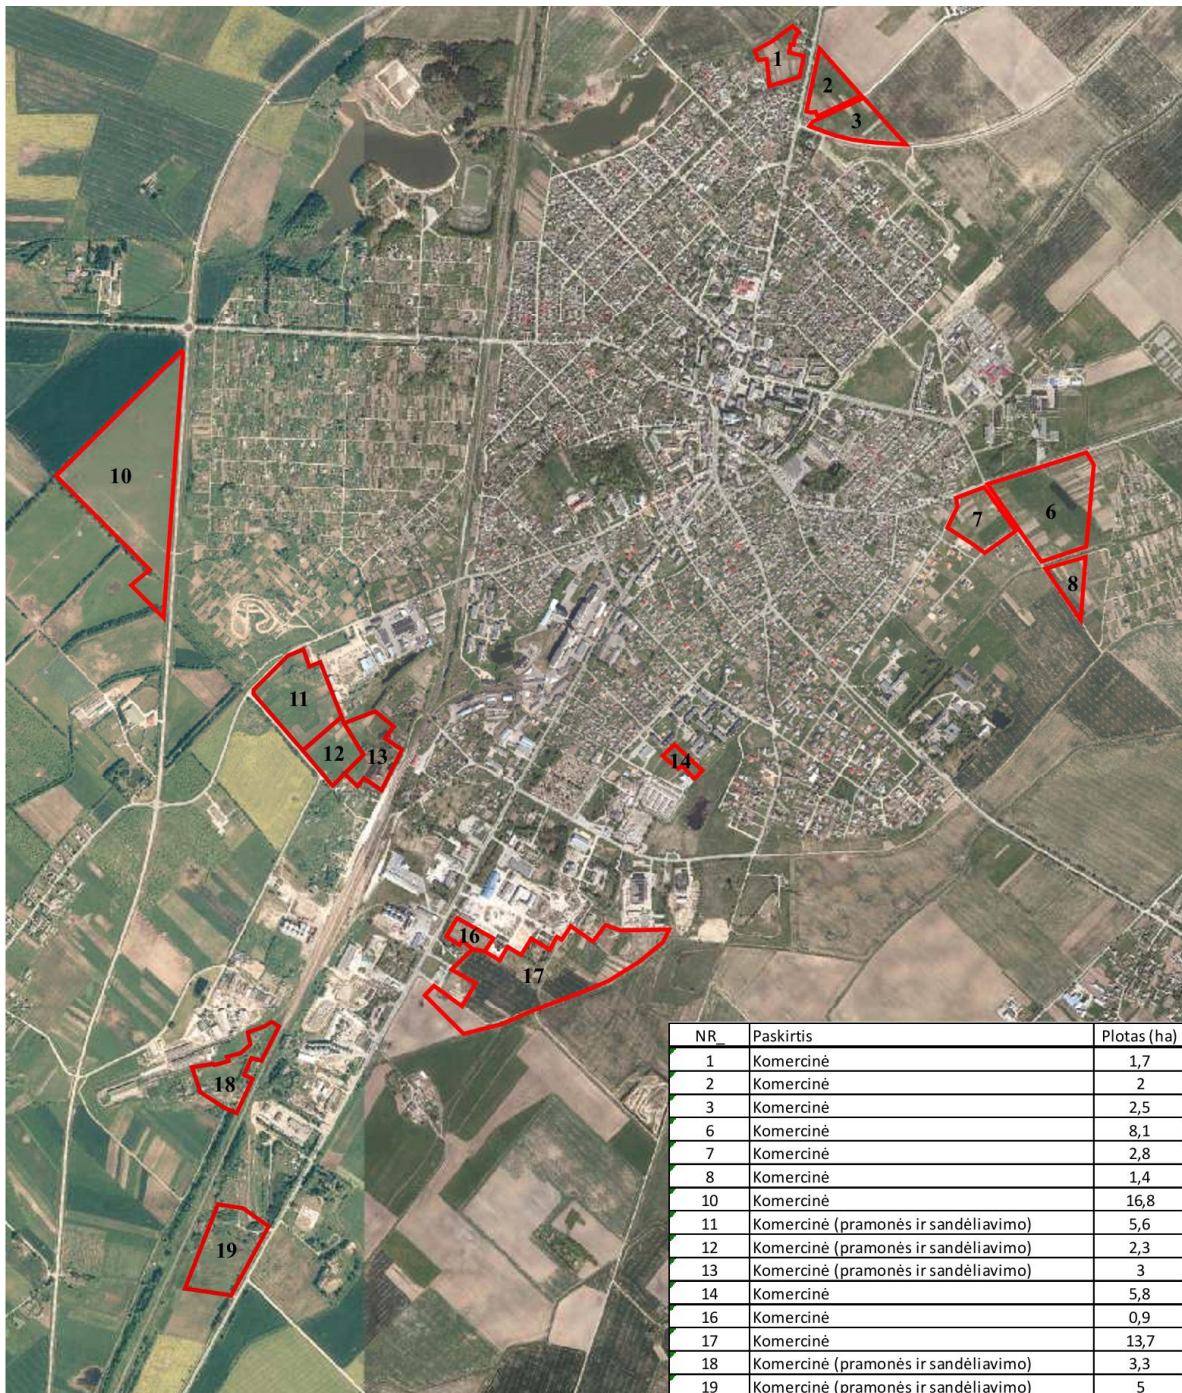

JONISKIS
DISTRICT
MUNICIPALITY

Commercial areas in Joniskis town